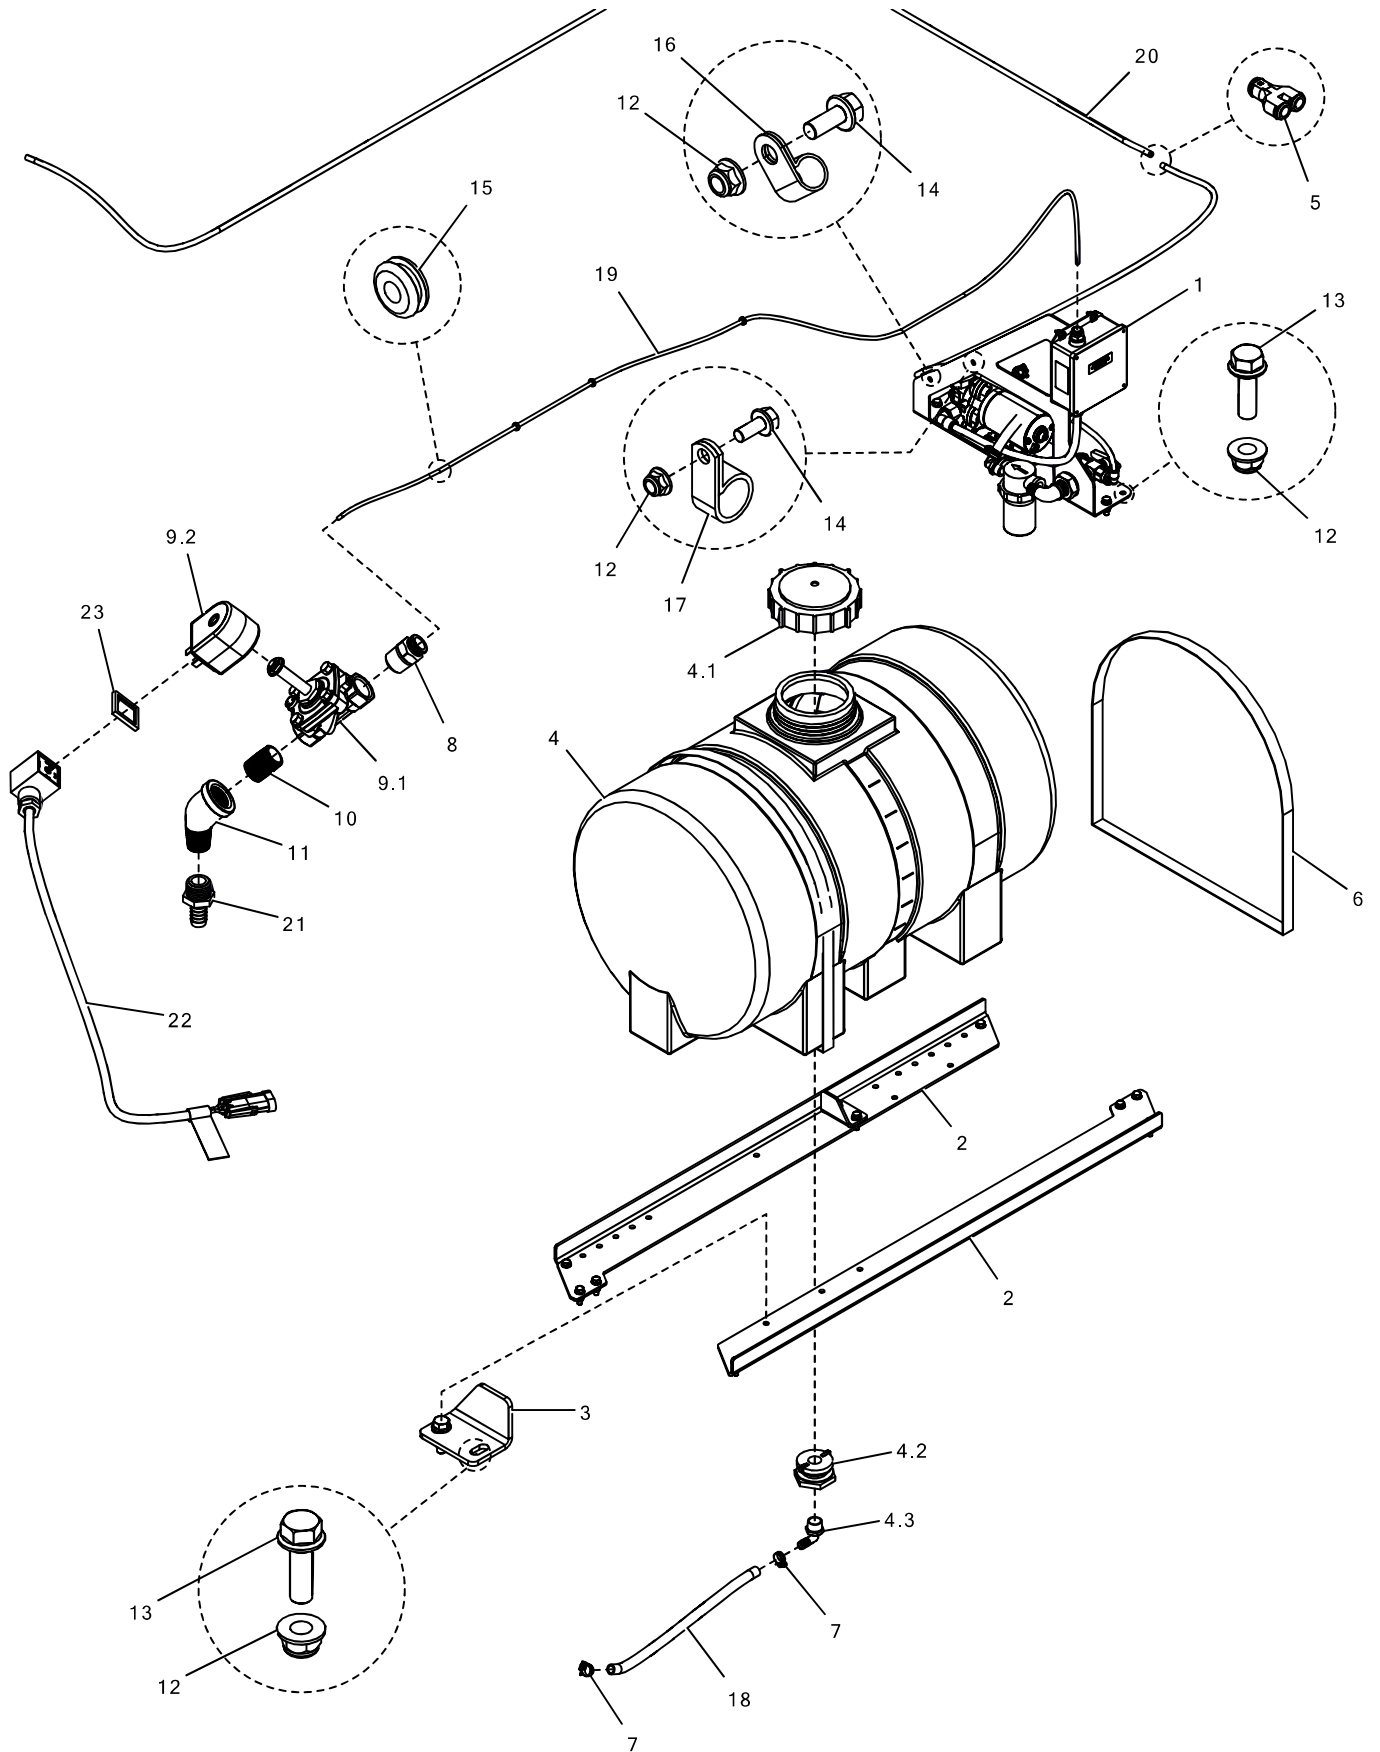

8.2 – C60 – HIGH ADMIX

8.2 – C60 – HIGH ADMIX

Item	Description	Part Number	Quantity	
			C60	C60E
1	PUMP ASSY, HIGH			
	PUMP ASSY, #1 HIGH	2542-413-01	1	1
	PUMP ASSY, #2 HIGH	2542-407-00	1	1
	PUMP ASSY, #3 HIGH	2542-467-00	1	1
2	RAIL	2542-092-01	2	2
3	BRACKET	2542-000-02	2	2
4	TANK ASSY	2437-400-00	1	1
4.1	CAP	5457-904	1	1
4.2	BULKHEAD	5457-912A	1	1
4.3	BARB	5401-583	1	1
5	PUSHLOCK	5077-820-011	1	1
6	STRAP	5380-509	2	2
7	CLAMP	5370-506	2	2
8	PUSHLOCK	5077-454	1	1
9	VALVE ASSY, HIGH	5405-200-010	1	1
9.1	VALVE	5405-200-007	1	1
9.2	COIL	5405-200-007.1	1	1
10	NIPPLE	5053-000.10	1	1
11	ELBOW	5004-130.10	1	1
12	FLANGE LOCK NUT	5307-118-000	18	18
13	FLANGE BOLT	5309-108-000	16	16
14	FLANGE BOLT	5309-106-000	2	2
15	GROMMET	5162-016	4	5
16	CLAMP, 1/2"	5370-740	1	1
17	CLAMP, 1"	5370-788	1	1
18	CLEAR TUBING, 1/2"	5075-808	1.7'	1.7'
19	BLACK TUBING, 1/2"	5075-208	12.8'	14.3'
20	BLACK TUBING, 3/8"	5075-206	15.0'	15.0'
21	BARB	5401-383	1	1
22	WIRELOOM, ADMIX #3	2552-502-01	1	1
23	DIN GASKET	5227-499-001	1	1

Install Kit		Quantity	
Description	Part Number	C60	C60E
HIGH ADMIX, #3	2542-342-00	1	-
HIGH ADMIX, #3	2542-374-01	-	1
*DECALS, ADMIX, #3	2542-311-02	1	1
* required along with Install Kit