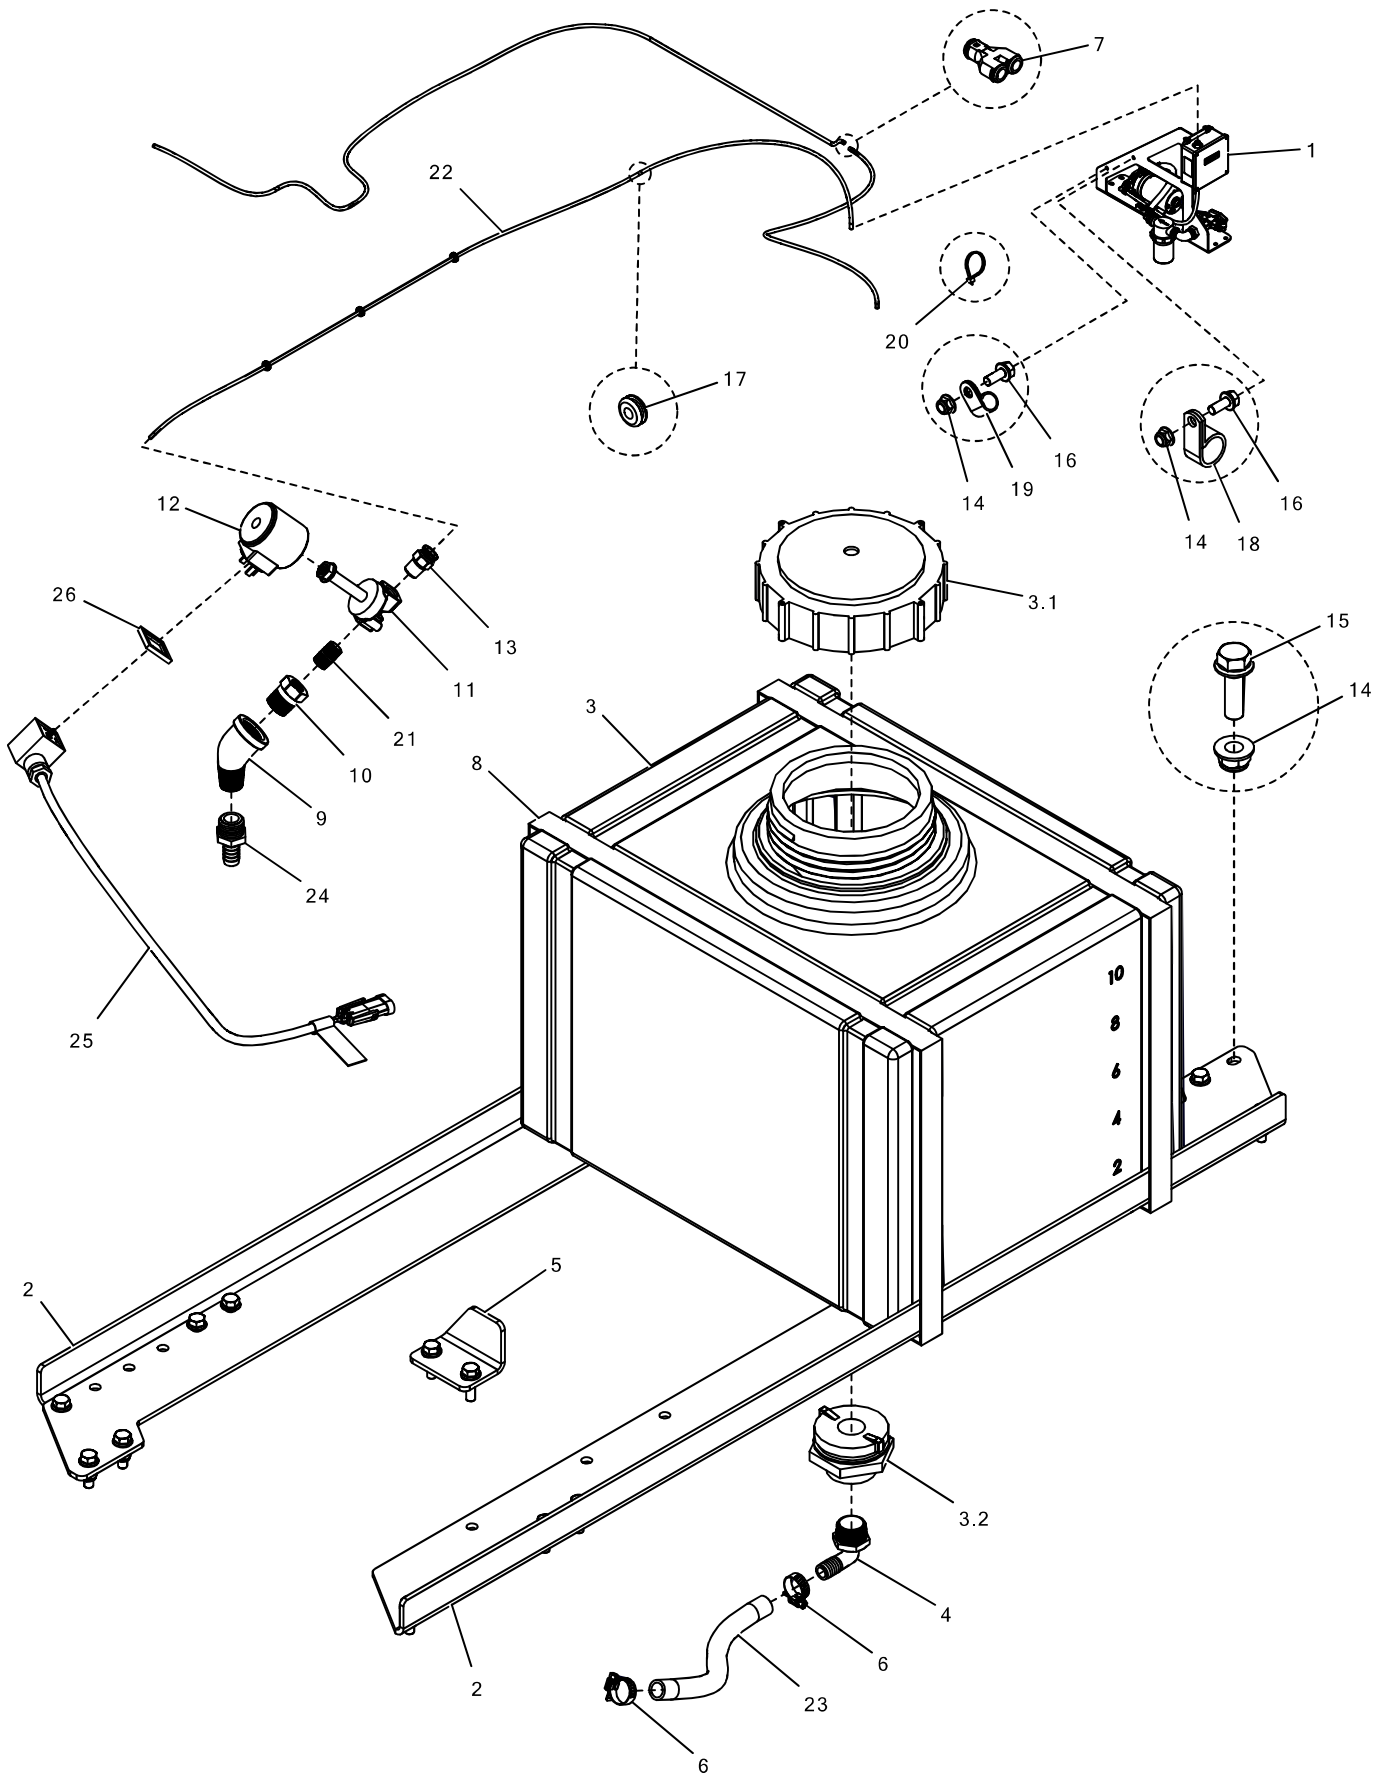

8.1 – C60 – LOW ADMIX

8.1 – C60 – LOW ADMIX

Item	Description	Part Number	Quantity	
			C60	C60E
1	PUMP ASSY, LOW			
	PUMP ASSY, #1 LOW	2542-404-00	1	1
	PUMP ASSY, #3 LOW, STANDARD	2542-468-00	1	1
	PUMP ASSY, #3 LOW, W/ WTR HTR	2581-439-00	1	1
2	RAIL	2542-092-01	2	2
3	TANK ASSY	5457-112	1	1
3.1	CAP	5457-904	1	1
3.2	BULKHEAD	5457-912A	1	1
4	BARB	5401-583	1	1
5	BRACKET			
	BRACKET, STANDARD	2542-000-02	2	2
	BRACKET, ON WTR HTR MNT	2542-010-10	2	2
6	CLAMP	5370-506	2	2
7	PUSHLOCK, Y	5077-820-011	1	1
8	STRAP	5380-509	2	2
9	ELBOW	5004-130.10	1	1
10	REDUCER	5010-133.10	1	1
11	VALVE	5405-218-000	1	1
12	COIL	5405-218-003	1	1
13	PUSHLOCK	5079-444	1	1
14	FLANGE LOCK NUT	5307-118-000	18	18
15	FLANGE BOLT	5309-108-000	16	16
16	FLANGE BOLT	5309-106-000	2	2
17	GROMMET	5162-016	4	5
18	CLAMP, 1"	5370-788	1	1
19	CLAMP, 1/2"	5370-740	1	1
20	WIRE TIE	5532-108	2	2
21	NIPPLE	5051-000.10	1	1
22	TUBING, 3/8"	5075-206	22.5'	29.0'
23	TUBING, 1/2"	5075-808	1.32'	1.32'
24	BARB	5401-383	1	1
25	WIRELOOM, ADMIX #3	2552-502-01	1	1
26	DIN GASKET	5227-499-001	1	1

8.1.1 – C60 – LOW ADMIX PUMP

Item	Description	Part Number	Quantity	
			C60	C60E
1	MOUNT	2542-250-00	1	1
2	MOUNT	2581-244-00	1	1
3	PUMP	2439-302-05	1	1
4	FLOWMETER, LOW			
	FLOWMETER, #1 LOW	2439-321-50	1	1
	FLOWMETER, #3 LOW	2439-321-53	1	1
5	BULKHEAD	5457-940-003	1	1
6	NIPPLE	5053-000.10	2	2
7	VALVE	GPCS10064	1	1
8	VALVE	5456-102.30	1	1
9	NIPPLE	5053-000.30	1	1
10	STRAINER ASSY	5451-208	1	1
10.1	STRAINER	5451-208.03	1	1
10.2	BOWL	5451-208.05	1	1
10.3	GASKET	5451-208.01	1	1
11	ELBOW	5003-130.10	1	1
12	ELBOW	5003-130.30	1	1
13	BARB	5401-582	2	2
14	PUSHLOCK	5077-545-000	1	1
15	PUSHLOCK	5077-456-000	1	1
16	BARB	5401-581	1	1
17	BARB	5401-383	1	1
18	PUSHLOCK	5077-544	1	1
19	SCREW	5335-305	2	2
20	WASHER	5336-145	8	8
21	SCREW	5335-320-002	8	8
22	FLANGE LOCK NUT	5307-032-100	4	4
23	SCREW	5335-331	4	4
24	TUBING, 1/2"	5075-808	0.9'	0.9'
25	TUBING, 3/8"	5075-206	1.4'	1.4'
26	CLAMP	5370-508	2	2