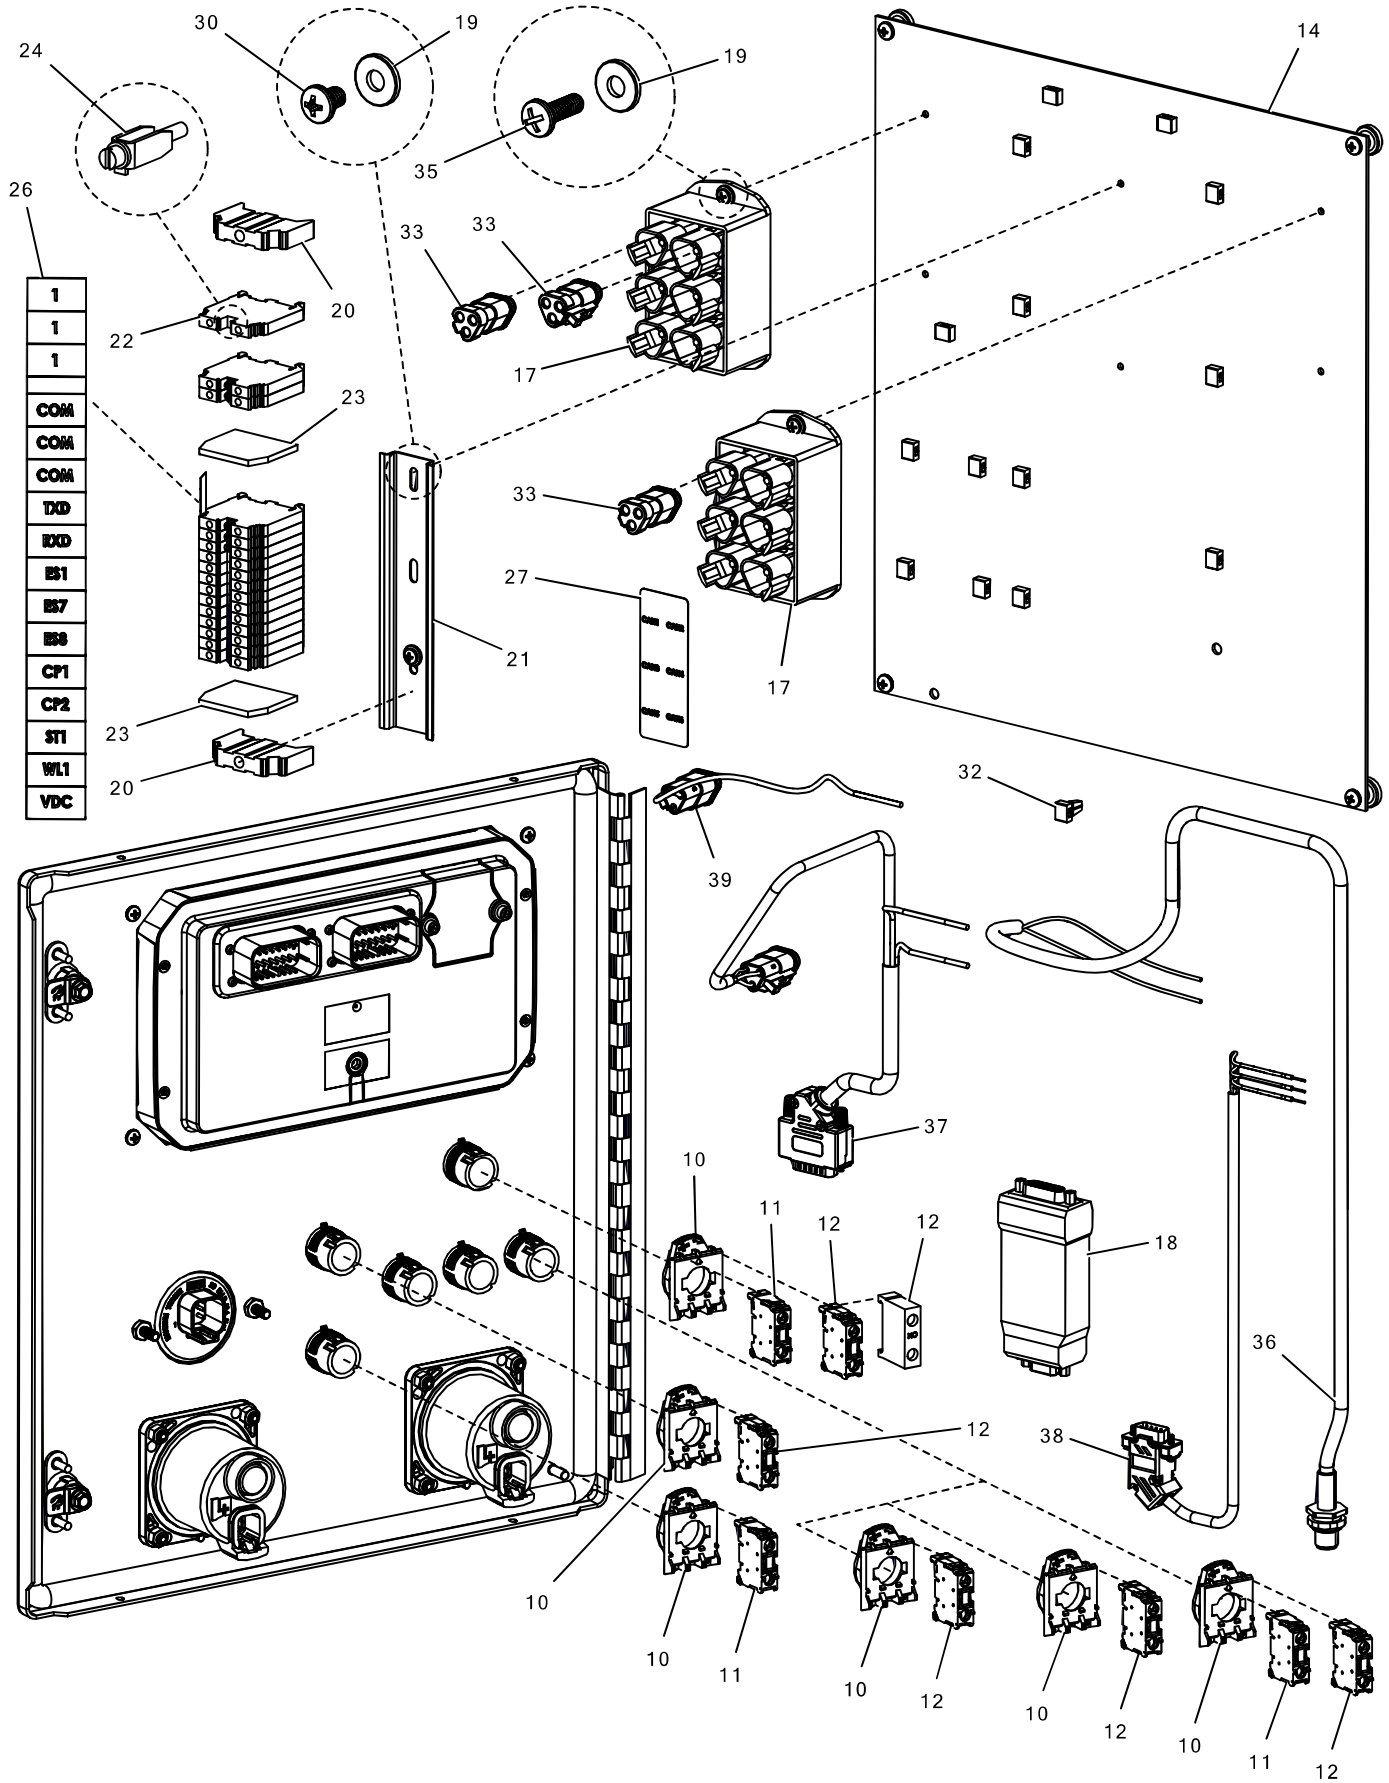

9.2.1 – C60 – CONTROL PANEL ASSEMBLY

9.2.1 – C60 – CONTROL PANEL ASSEMBLY

Item	Description	Part Number	Quantity	
			C60	C60E
1	ENCLOSURE	2552-234-09	1	1
2	JOYSTICK, MIXER	5549-022-100	1	1
3	JOYSTICK, HOIST	5549-022-101	1	1
4	BUTTON PAD	5549-022-010	1	1
5	SWITCH, SYSTEM START	5522-757-001	1	1
6	SWITCH, SYSTEM STOP	5522-757-003	1	1
7	SWITCH, POWER	5522-755-002	1	1
8	SWITCH, LIGHTS	5522-755-001	2	2
9	SWITCH, E-STOP	5522-758-102	1	1
10	SWITCH BACK	5522-750-000	6	6
11	SWITCH CONTACT, NC	5522-753-001	3	3
12	SWITCH CONTACT, NO	5522-753-100	6	6
13	DISPLAY	2552-734-00	1	1
14	BACK PANEL	2552-234-07	1	1
15	USB PORT	5548-843-400	1	1
16	USB COVER	5548-843-502	1	1
17	CAN SPLITTER	5549-048-100	2	2
18	PRINTER CONVERTER	5549-048-111	1	1
19	WASHER	5336-144	6	6
20	END ANCHOR	5538-009.10	2	2
21	DIN RAIL	5538-002.02	0.5'	0.5'
22	TERMINAL	5538-042	16	16
23	TERMINAL COVER	5538-042.2	2	2
24	TERMINAL JUMPER, 10 PACK	5538-010.4	1	1
25	LABEL, DOOR	2552-834-09	1	1
26	LABEL, TERMINALS	2552-834-10	2	2
27	LABEL, CANS	2552-834-11	1	1
28	LOCK NUT	5337-101-003	8	8
29	SCREW	5335-203-001	4	4
30	SCREW	5335-202	2	2
31	SEALING WASHER	5336-144-001	12	12
32	WIRE TIE CLIP	5532-203-001	15	15
33	DEUTSCH CONNECTOR	5530-765-002	3	3
34	SCREW	5335-206-001	8	8
35	SCREW	5335-204	4	4
36	WIRELOOM, BLUETOOTH	2552-534-10	1	1
37	WIRELOOM, CAN TO PRINTER CONVERTER	2552-534-17	1	1
38	WIRELOOM, PRINTER	2552-534-19	1	1
39	WIRELOOM, PRINTER GROUND	2552-534-16	1	1
40	WIRELOOM, DOOR WIRING	2552-534-12	1	1
41	WIRELOOM, USB	2552-534-06	1	1
42	WIRELOOM, ENTRANCE	2552-534-08	1	1
43	WIRE TIE	5532-104	20	20